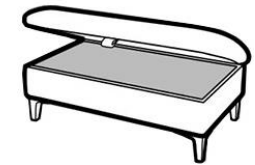

Sudbury – Sofa Range

Specification

- Hand built, glued, screwed and stapled joints. Hardwood load bearing rails, engineered wood sides, softwood for shaping
- Zig-Zag D-arc seat springs, held into spring clips creating a firm front edge
- Cold cure moulded foam seat cushions
- Fibre filled scatter cushions
- Blown fibre filled back cushions
- Sofa Beds include a two-fold slatted and webbed metal action inside its frame
- Armless Accent Chair has reflex foam interiors
- Legged ottoman has a cold cure foam upholstered lid
- Feet available in chrome or wood with choice of finish
- Sofa Beds and Ottoman feature low feet
- Sofas, Chairs and Legged Ottoman feature high feet
- Storage stool and footstool feature black plastic glides

Regularly plump all cushions to maintain performance. Please refer to the care and commitment leaflet for further details.

3 Seater Sofa
W186 x D94 x H93.5cm

2 Seater Sofa
W164 x D94 x H93.5cm

Chair
W83 x D91 x H98cm

Accent Chair
W76 x D88 x H91cm

Armless Accent Chair
W59 x D90 x H90cm

3 Seater Sofa Bed
W186 x D94 x H93.5cm
Mattress size: W132 x D180 x H10cm

2 Seater Sofa Bed
W164 x D94 x H93.5cm
Mattress size: W112 x D180 x H10cm

Ottoman
W103 x D62 x H43cm

Legged Ottoman
W100 x D57 x H40cm

Max depth: 228cm

Storage Stool
W64 x D58 x H41cm

Footstool
W64 x D58 x H38cm

All dimensions are approximate