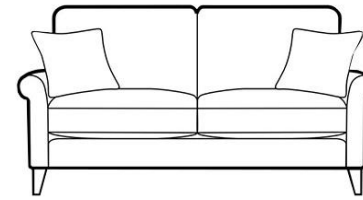

Sudbury – Sofa Range

Specification

- Hand built, glued, screwed and stapled joints. Hardwood load bearing rails, engineered wood sides, softwood for shaping
- Zig-Zag D-arc seat springs, held into spring clips creating a firm front edge
- Cold cure moulded foam seat cushions
- Fibre filled scatter cushions
- Blown fibre filled back cushions
- Sofa Beds include a two-fold slatted and webbed metal action inside its frame
- Armless Accent Chair has reflex foam interiors
- Legged ottoman has a cold cure foam upholstered lid
- Feet available in chrome or wood with choice of finish
- Sofa Beds and Ottoman feature low feet
- Sofas, Chairs and Legged Ottoman feature high feet
- Storage stool and footstool feature black plastic glides

Regularly plump all cushions to maintain performance. Please refer to the care and commitment leaflet for further details.

3 Seater Sofa
W186 x D94 x H93.5cm

2 Seater Sofa
W164 x D94 x H93.5cm

Chair
W83 x D91 x H98cm

Accent Chair
W76 x D88 x H91cm

Armless Accent Chair
W59 x D90 x H90cm

3 Seater Sofa Bed
W186 x D94 x H93.5cm
Mattress size: W132 x D180 x H10cm

2 Seater Sofa Bed
W164 x D94 x H93.5cm
Mattress size: W112 x D180 x H10cm