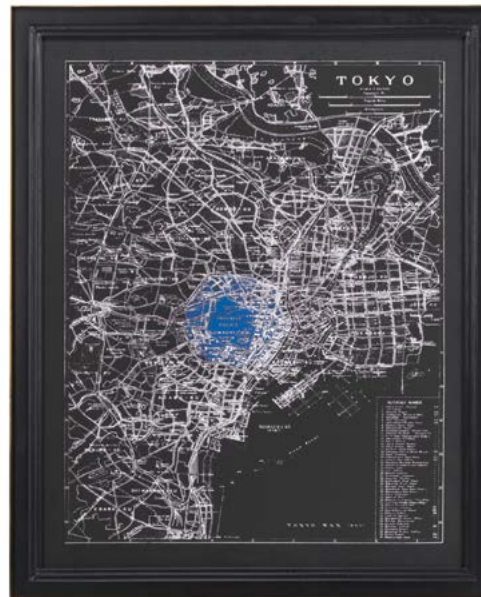

< Back

HOME ACCESSORIES / NEW 2017 / WALL ART

SAVOY MAPS

T-MPC-WA-0016-Z

Our new Savoy Maps selection presents each city from a modern, monochromatic viewpoint, designed to look like the negative of a photograph. View your favourite city through fresh new eyes. Framed in Matt Black Oak with brass trim.

OTHER MODELS :

Savoy Maps
Los Angeles

SavoyMaps
New York

Savoy Maps
London

DIMENSIONS :

L: 35.4" / 90 cm

W: 2" / 5 cm

H: 42.9" / 109 cm