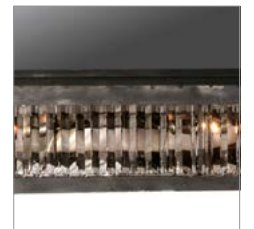

Standing at a statuesque 2.4m high, the Rex tall mirror is handcrafted from 361 backlit triangular prisms, softly diffusing the light for endlessly shifting sparkle. Also available as a round mirror.

OTHER MODELS :

Rex Round Mirror

L: 37.1" / 95 cm Weight: 33.6 kg
W: 5.1" / 13 cm Max. Watt.: 200 W
H: 37.1" / 95 cm No. of Bulbs: 8

BULB TYPE :

EU, AU, ASIA: B E14 18W / Halogen

US: B E12 20W / Incandescent

Rex also available as in Dining table, Console, Lighting & Mirror - See over for more details.

DIMENSIONS :

L: 52.7" / 135 cm Weight: 165 kg
W: 5.5" / 14 cm Max. Watt.: 480 W
H: 93.8" / 240 cm No. of Bulbs: 24

PRODUCT SHOWN IN :

Tall - Natural

HOME ACCESSORIES / CLASSIC COLLECTION / MIRRORS / REX
FULL COLLECTION