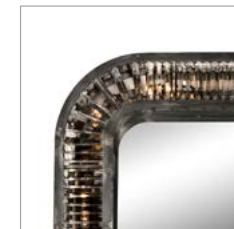

Standing at a statuesque 2.4m high, the Rex tall mirror is handcrafted from 361 backlit triangular prisms, softly diffusing the light for endlessly shifting sparkle. Also available as a round mirror.

OTHER MODELS :

Rex Round Mirror

L: 37.1" / 95 cm Weight: 33.6 kg
W: 5.1" / 13 cm Max. Watt.: 200 W
H: 37.1" / 95 cm No. of Bulbs: 8

BULB TYPE :

EU, AU, ASIA: B E14 18W / Halogen

US: B E12 20W / Incandescent

Rex also available as in Dining table, Console, Lighting & Mirror - See over for more details.

DIMENSIONS :

L: 52.7" / 135 cm Weight: 165 kg
W: 5.5" / 14 cm Max. Watt.: 480 W
H: 93.8" / 240 cm No. of Bulbs: 24

PRODUCT SHOWN IN :

Tall - Natural

HOME ACCESSORIES / CLASSIC COLLECTION / MIRRORS / REX
FULL COLLECTION

**Rex Pendant
70cm**
 L: 27.3" / 70 cm
 W: 27.3" / 70 cm
 H: 15.6" / 40 cm
 Weight: 40.5 kg
 Max. Watt.: 150W
 No. of Bulbs: 6

**Rex Flushmount
66cm**
 L: 26" / 66 cm
 W: 26" / 66 cm
 H: 12.2" / 31 cm
 Weight: 37.5 kg
 Max. Watt.: 150W
 No. of Bulbs: 6