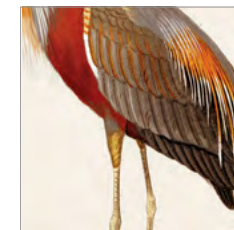

< Back

HOME ACCESSORIES / CLASSIC COLLECTION / WALL ART

NATURE

T-NAT-WA-0004-Z

The handsome heron is a long-legged bird who you'll most likely spot standing at the water's edge, ready to wade in and catch some lunch with its deliciously long beak. This beady-eyed depiction of one of Britain's most striking birds is printed on museum quality paper that has been delicately stained for an authentic, aged appearance.

DIMENSIONS :

L: 42.6" / 109 cm

W: 1.2" / 3 cm

H: 62.9" / 161 cm

PRODUCT SHOWN IN :

Nature Heron - Black Wood

AVAILABLE IN :

Black Wood Framed

More options available - See over for more details.

HOME ACCESSORIES / CLASSIC COLLECTION / WALL ART / NATURE
FULL COLLECTION

**Nature Hippo
Left**
L: 23" / 59 cm
W: 1.2" / 3 cm
H: 51.2" / 131 cm

**Nature Hippo
Middle**
L: 23" / 59 cm
W: 1.2" / 3 cm
H: 51.2" / 131 cm

**Nature Hippo
Right**
L: 23" / 59 cm
W: 1.2" / 3 cm
H: 51.2" / 131 cm

Nature Elephant
L: 39.1" / 100 cm
W: 1.2" / 3 cm
H: 50.8" / 130 cm

Nature Heron
L: 42.6" / 109 cm
W: 1.2" / 3 cm
H: 62.9" / 161 cm