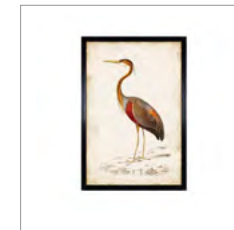

< Back

HOME ACCESSORIES / CLASSIC COLLECTION / WALL ART

NATURE

T-NAT-WA-0004-Z

The handsome heron is a long-legged bird who you'll most likely spot standing at the water's edge, ready to wade in and catch some lunch with its deliciously long beak. This beady-eyed depiction of one of Britain's most striking birds is printed on museum quality paper that has been delicately stained for an authentic, aged appearance.

DIMENSIONS :

L: 42.6" / 109 cm

W: 1.2" / 3 cm

H: 62.9" / 161 cm

PRODUCT SHOWN IN :

Nature Heron - Black Wood

AVAILABLE IN :

Black Wood Framed

**Nature Hippo
Right**
L: 23" / 59 cm
W: 1.2" / 3 cm
H: 51.2" / 131 cm

Nature Elephant
L: 39.1" / 100 cm
W: 1.2" / 3 cm
H: 50.8" / 130 cm

Nature Heron
L: 42.6" / 109 cm
W: 1.2" / 3 cm
H: 62.9" / 161 cm