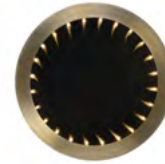

HOME ACCESSORIES / NEW 2017 / MIRRORS

INCEPTION

T-INC-MW-0001-O

Inspired by infinity mirrors from the 1970s, the Inception lights up to reveal a seemingly endless line of reflections, appearing smaller and smaller as they fade into the distance. When it's turned off, it becomes an elegant everyday mirror, framed in thick Flat Brass. Once turned on, it's as if a portal has been opened, leading you into another dimension. LED antique bulbs are placed behind the frame for a lighting effect that's soft and mellow. Handcrafted with the finest detail, the Inception mirror is a spectacular showcase of artistry and drama.

BULB TYPE :

EU, AU, ASIA: ST26 E14 1W / LED

US: S11 E12 0.5W / LED

Special Note: This light fixture is not dimmable.

Also available in diameter 100cm, 70cm Mirror and as Coffee Table - See over for more details of the full collection.

Check for release certification in specific regions.

PRODUCTS / NEW 2017 / MIRROR / INCEPTION
FULL COLLECTION

**Inception Round
Coffee Table**
Dia: 39.8" / 101 cm
H: 15.7" / 40 cm
Max watt.: 24W
No. of Bulbs: 24

**Inception Round
Large 130cm**
Dia: 62.9" / 130 cm
W: 4.3" / 11 cm
Weight: 67 Kg
Max watt.: 32W
No. of Bulbs: 32

**Inception Round
Medium 100cm**
Dia: 39.3" / 100 cm
W: 4.3" / 11 cm
Weight: 52.5 Kg
Max watt.: 24W
No. of Bulbs: 24