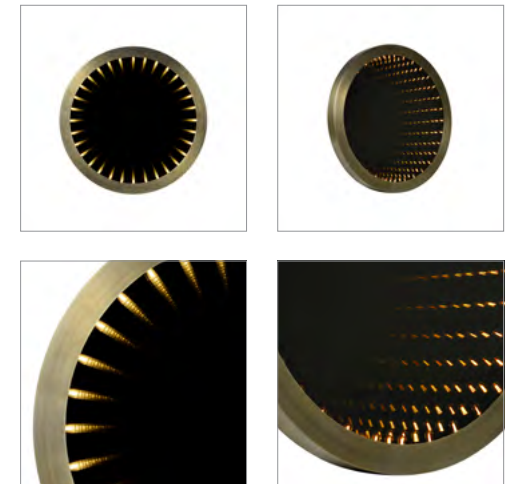

HOME ACCESSORIES / NEW 2017 / MIRRORS

INCEPTION

T-INC-MW-0001-O

Inspired by infinity mirrors from the 1970s, the Inception lights up to reveal a seemingly endless line of reflections, appearing smaller and smaller as they fade into the distance. When it's turned off, it becomes an elegant everyday mirror, framed in thick Flat Brass. Once turned on, it's as if a portal has been opened, leading you into another dimension. LED antique bulbs are placed behind the frame for a lighting effect that's soft and mellow. Handcrafted with the finest detail, the Inception mirror is a spectacular showcase of artistry and drama.

DIMENSIONS :

Dia: 62.9" / 130 cm

W: 4.3" / 11 cm

Weight: 67 Kg

Max watt.: 32W

No. of Bulbs: 32

PRODUCT SHOWN IN :

Large - Flat Brass

BULB TYPE :

EU, AU, ASIA: ST26 E14 1W / LED

US: S11 E12 0.5W / LED

Special Note: This light fixture is not dimmable.

Also available in diameter 100cm, 70cm Mirror and as Coffee Table - See over for more details of the full collection.

Check for release certification in specific regions.

PRODUCTS / NEW 2017 / MIRROR / INCEPTION
FULL COLLECTION

**Inception Round
Coffee Table**
Dia: 39.8" / 101 cm
H: 15.7" / 40 cm
Max watt.: 24W
No. of Bulbs: 24