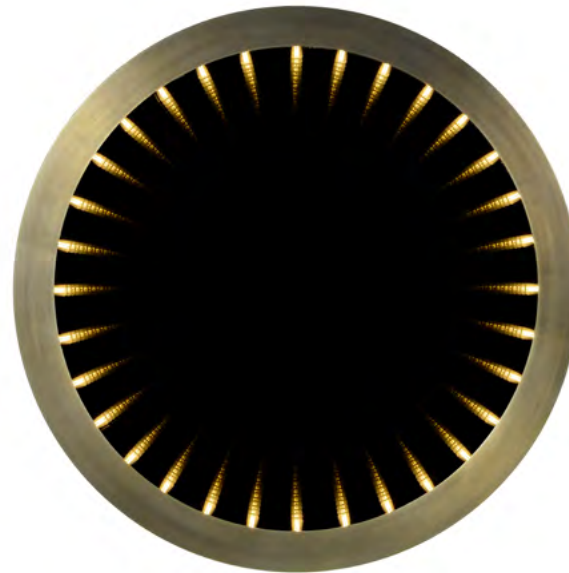

HOME ACCESSORIES / NEW 2017 / MIRRORS

INCEPTION

T-INC-MW-0001-O

Inspired by infinity mirrors from the 1970s, the Inception lights up to reveal a seemingly endless line of reflections, appearing smaller and smaller as they fade into the distance. When it's turned off, it becomes an elegant everyday mirror, framed in thick Flat Brass. Once turned on, it's as if a portal has been opened, leading you into another dimension. LED antique bulbs are placed behind the frame for a lighting effect that's soft and mellow. Handcrafted with the finest detail, the Inception mirror is a spectacular showcase of artistry and drama.

DIMENSIONS :

Dia: 62.9" / 130 cm

W: 4.3" / 11 cm

Weight: 67 Kg

Max watt.: 32W

No. of Bulbs: 32

PRODUCT SHOWN IN :

Large - Flat Brass

BULB TYPE :

EU, AU, ASIA: ST26 E14 1W / LED

US: S11 E12 0.5W / LED

Special Note: This light fixture is not dimmable.

Also available in diameter 100cm, 70cm Mirror and as Coffee Table - See over for more details of the full collection.

Check for release certification in specific regions.

PRODUCTS / NEW 2017 / MIRROR / INCEPTION
FULL COLLECTION

**Inception Round
Coffee Table**
Dia: 39.8" / 101 cm
H: 15.7" / 40 cm
Max watt.: 24W
No. of Bulbs: 24