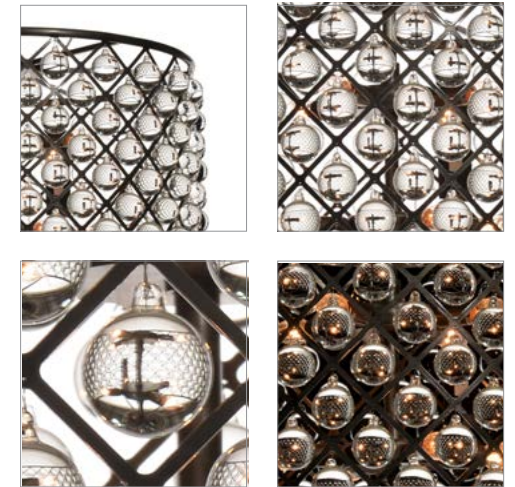

< Back

HOME ACCESSORIES / CLASSIC COLLECTION / LIGHTING

ZIG ZAG

T-ZIG-LC-0002-U

The Zig Zag pendant features delicate spheres of optical grade glass suspended from an intricate metal skeleton. Like a galaxy of suspended planets, each sphere bounces the reflections and refractions of the others to create a kaleidoscope of patterns.

AVAILABLE IN :

FRAME : Natural

BULB TYPE :

EU, AU, ASIA: B E14 18W / Halogen

US: B E12 25W / Incandescent

Zig Zag also available in Pendant, Floor lamp, and Table lamp - See over for more details.

DIMENSIONS :

L: 27.3" / 70 cm

Weight: 46 kg

W: 27.3" / 70 cm

Max. Watt.: 200 W

H: 28.1" / 72 cm

No. of Bulbs: 8

PRODUCT SHOWN IN :

70cm Pendant - Natural

Check for release certification in specific regions.

HOME ACCESSORIES / CLASSIC COLLECTION / LIGHTING / ZIG ZAG
FULL COLLECTION

**Zig Zag
Pendant 90cm**
L: 35.2" / 90 cm
W: 35.2" / 90 cm
H: 35" / 89 cm

Weight: 91 kg
Max. Watt.: 300 W
No. of Bulbs: 12