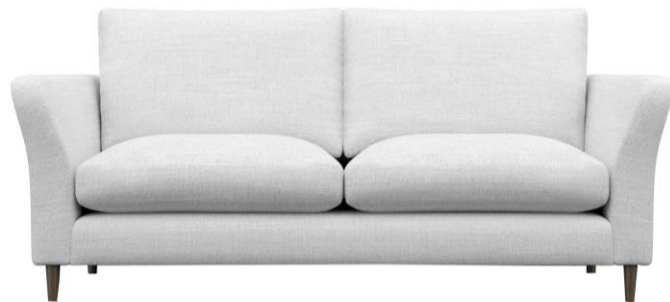

Rowena – Sofa Range

Specification

- Birch and engineered wood frame; glued, stapled and screwed for added support
- Seat cushions consist of fibre Quallofill interiors
- Serpentine spring seat suspension and Hessian back suspension
- Back cushions are European duck feather filled
- Feet are hardwood with a stained finish
- There are two fabric colour options available

Regularly plump all cushions to maintain performance. Please refer to the care and commitment leaflet for further details.

Medium Sofa
W185 x D96 x H93cm

Extra Large Sofa
W243 x D96 x H93cm

Small Sofa
W153 x D96 x H93cm

Large Sofa
W213 x D96 x H93cm

Chair
W89 x D96 x H93cm