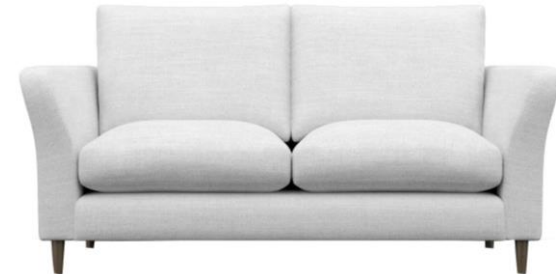

Rowena – Sofa Range

Specification

- Birch and engineered wood frame; glued, stapled and screwed for added support
- Seat cushions consist of fibre Quallofill interiors
- Serpentine spring seat suspension and Hessian back suspension
- Back cushions are European duck feather filled
- Feet are hardwood with a stained finish
- There are two fabric colour options available

Regularly plump all cushions to maintain performance. Please refer to the care and commitment leaflet for further details.

Medium Sofa
W185 x D96 x H93cm

Extra Large Sofa
W243 x D96 x H93cm

Small Sofa
W153 x D96 x H93cm

Large Sofa
W213 x D96 x H93cm

Chair
W89 x D96 x H93cm