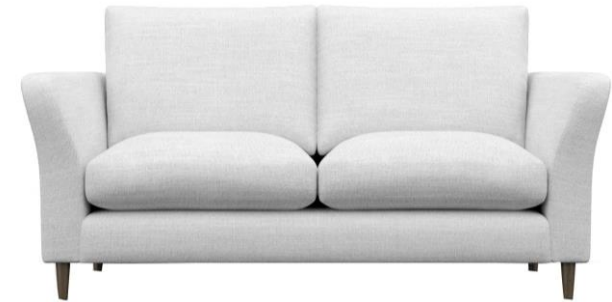

Rowena – Sofa Range

Specification

- Birch and engineered wood frame; glued, stapled and screwed for added support
- Seat cushions consist of fibre Quallofill interiors
- Serpentine spring seat suspension and Hessian back suspension
- Back cushions are European duck feather filled
- Feet are hardwood with a stained finish
- There are two fabric colour options available

Regularly plump all cushions to maintain performance. Please refer to the care and commitment leaflet for further details.

Medium Sofa
W185 x D96 x H93cm

Extra Large Sofa
W243 x D96 x H93cm

Small Sofa
W153 x D96 x H93cm

Large Sofa
W213 x D96 x H93cm

Chair
W89 x D96 x H93cm