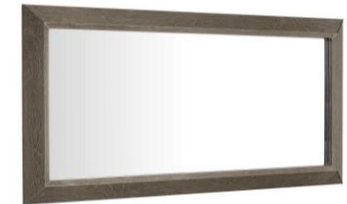

## Specification

- Crafted from solid and engineered wood
- Finished in a silver-grey lacquer for a glossy look
- Dining table comprises a metal base for support
- Metal accents are used throughout the range for a contemporary look
- Dining table extension leaves are stored inside the table
- 1 and 2 Door Cabinets and the TV Wall Panel feature LED internal lights
- Specific care is required to maintain the appearance and longevity of furniture. Please refer to the care and commitment leaflet for further details.

**TV Unit**  
W160 x D48 x H52cm

**2 Door Sideboard**  
W189 x D55 x H87cm

**Extending Dining Table**  
W160-260 x D105 x H79cm

**Mirror**  
W159 x D5 x H79cm

**Rectangular Coffee Table**  
W60 x D120 x H45cm