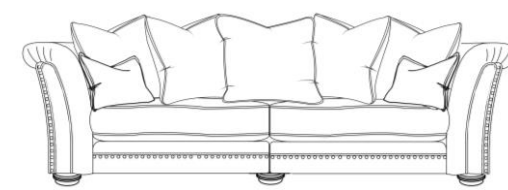

## Specification

- Solid hardwood railed frame with plywood and high-density particleboard panels, glued and stapled
- Zig-zag sprung seat with firm front edge
- Elastic webbed back
- Fibre filled seat and back cushions
- Feather filled pillows and scatters
- Feet in antique wood
- Available in 2 fabric Options
- Option 1: Dapple Mink and Battersea Zinc with a Mink Pillow Pack
- Option 2: Dapple Chocolate and Eden Pebble with a Chocolate Pillow Pack
- Choice of Nickel or Antique Studs
- Bolsters available in a range of Modena fabric colours
- Available as standard back or pillow back sofas
- Feet may be removed for ease of delivery

*Regularly plump all cushions to maintain performance. Please refer to the care and commitment leaflet for further details.*

**3 Corner 1 Sofa (Available as pillow back)**  
H86 x W284 x D208cm

**1 Corner 1 Sofa (Available as pillow back)**  
H86 x W208 x D208cm

**Grand Split Sofa (Available as standard back)**  
H86 x W274 x D104cm  
Shown in Option 2

**Large Sofa (Available as standard back)**  
H86 x W222 x D104cm  
(Available Split)

**3 Corner 3 Sofa (Available as standard back)**  
H86 x W284 x D284cm  
Shown in Option 2