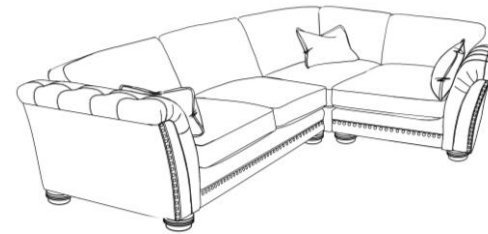

## Specification

- Solid hardwood railed frame with plywood and high-density particleboard panels, glued and stapled
- Zig-zag sprung seat with firm front edge
- Elastic webbed back
- Fibre filled seat and back cushions
- Feather filled pillows and scatters
- Feet in antique wood
- Available in 2 fabric Options
- Option 1: Dapple Mink and Battersea Zinc with a Mink Pillow Pack
- Option 2: Dapple Chocolate and Eden Pebble with a Chocolate Pillow Pack
- Choice of Nickel or Antique Studs
- Bolsters available in a range of Modena fabric colours
- Available as standard back or pillow back sofas
- Feet may be removed for ease of delivery

*Regularly plump all cushions to maintain performance. Please refer to the care and commitment leaflet for further details.*

**3 Corner 1 Sofa (Available as pillow back)**  
H86 x W284 x D208cm

**1 Corner 1 Sofa (Available as pillow back)**  
H86 x W208 x D208cm

**Grand Split Sofa (Available as standard back)**  
H86 x W274 x D104cm  
Shown in Option 2

**Large Sofa (Available as standard back)**  
H86 x W222 x D104cm  
(Available Split)

**3 Corner 3 Sofa (Available as standard back)**  
H86 x W284 x D284cm  
Shown in Option 2

**Standard Chair (Standard back only)**  
H86 x W130 x D104cm

**Accent Chair (Standard back only)**  
H91 x W109 x D99cm

*All dimensions are approximate*