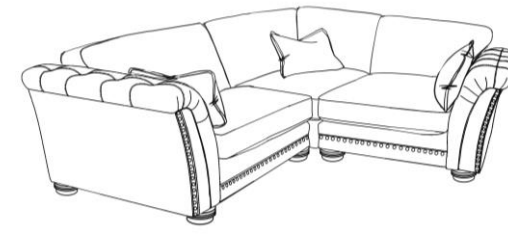

## Specification

- Solid hardwood railed frame with plywood and high-density particleboard panels, glued and stapled
- Zig-zag sprung seat with firm front edge
- Elastic webbed back
- Fibre filled seat and back cushions
- Feather filled pillows and scatters
- Feet in antique wood
- Available in 2 fabric Options
- Option 1: Dapple Mink and Battersea Zinc with a Mink Pillow Pack
- Option 2: Dapple Chocolate and Eden Pebble with a Chocolate Pillow Pack
- Choice of Nickel or Antique Studs
- Bolsters available in a range of Modena fabric colours
- Available as standard back or pillow back sofas
- Feet may be removed for ease of delivery

*Regularly plump all cushions to maintain performance. Please refer to the care and commitment leaflet for further details.*

**3 Corner 1 Sofa (Available as pillow back)**  
H86 x W284 x D208cm

**1 Corner 1 Sofa (Available as pillow back)**  
H86 x W208 x D208cm

**Grand Split Sofa (Available as standard back)**  
H86 x W274 x D104cm  
Shown in Option 2

**Large Sofa (Available as standard back)**  
H86 x W222 x D104cm  
(Available Split)

**3 Corner 3 Sofa (Available as standard back)**  
H86 x W284 x D284cm  
Shown in Option 2

**Standard Chair (Standard back only)**  
H86 x W130 x D104cm

**Accent Chair (Standard back only)**  
H91 x W109 x D99cm

*All dimensions are approximate*