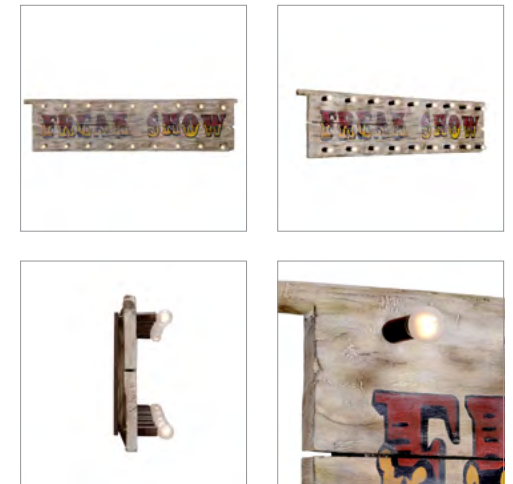

HOME ACCESSORIES / NEW 2017 / WALL ART

FREAK SHOW

T-FRK-LS-0001-U

These unique circus signs are a nostalgic bow to the showmanship of 1920s funfairs. The design is painted by hand onto an old salvage door. The hand painting process takes 48 hours, all the bolts holes are kept in and the weathered character is preserved, as a testament to its rich provenance. A rugged, distressed finish gives this piece a very vintage feel, softly lit by playful white carnival bulbs.

OTHER MODELS :

Piccadilly Circus

Peep Show

BULB TYPE :

EU, AU, ASIA: P45 E14 18W / Halogen

US: P45 E12 15W / Incandescent

Special Note: Each piece being assembled, finished and painted by hand, color shape and size variations are to be expected.