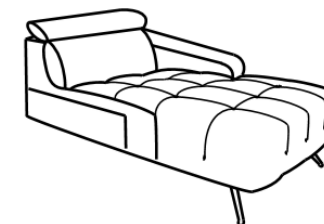

San Marco – Sofa Range

Specification

- Spruce, engineered wood and multi-layer panel frame
- Leather upholstery
- Buttonless, tufted design
- Stress resistant polyurethane covered with dacron hollow soft polyester fibre cushioning
- Seat height: 46cm
- Seat depth: 59cm
- Metal feet
- Adjustable headrests

LHF Corner Sofa
Available as LHF and RHF
(3DX+A1TSX/3SX+A1TDX)
H74/94 x W287 x D237 cm

Large Sofa (3PS)
H74/94 x W206 x D109cm

Loveseat (2PS)
H74/94 x W176 x D109cm

Large Sofa 1 Arm
Available as LHF and RHF
(3SX/3DX)
H74/94 x W178 x D109cm

Loveseat 1 Arm
Available as LHF and RHF
(2SX/2DX)
H74/94 x W148 x D109cm

Corner With Terminal
Available as LHF and RHF
(A1TSX/A1TDX)
H74/94 x W109 x D237cm

Chaise Lounge
Available as LHF and RHF
(CSX/CDX)
H74/94 x W118 x D172cm