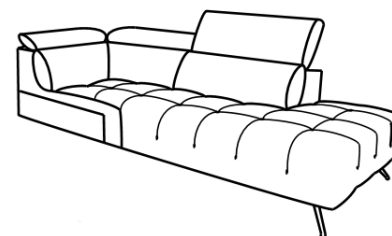

San Marco – Sofa Range

Specification

- Spruce, engineered wood and multi-layer panel frame
- Leather upholstery
- Buttonless, tufted design
- Stress resistant polyurethane covered with dacron hollow soft polyester fibre cushioning
- Seat height: 46cm
- Seat depth: 59cm
- Metal feet
- Adjustable headrests

LHF Corner Sofa
Available as LHF and RHF
(3DX+A1TSX/3SX+A1TDX)
H74/94 x W287 x D237 cm

Large Sofa (3PS)
H74/94 x W206 x D109cm

Loveseat (2PS)
H74/94 x W176 x D109cm

Large Sofa 1 Arm
Available as LHF and RHF
(3SX/3DX)
H74/94 x W178 x D109cm

Loveseat 1 Arm
Available as LHF and RHF
(2SX/2DX)
H74/94 x W148 x D109cm

Corner With Terminal
Available as LHF and RHF
(A1TSX/A1TDX)
H74/94 x W109 x D237cm

Chaise Lounge
Available as LHF and RHF
(CSX/CDX)
H74/94 x W118 x D172cm