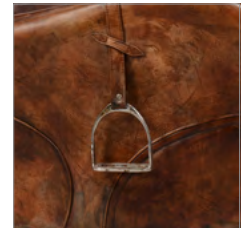

# SADDLE CHAIR

T-SAE-SA-0057-S

Saddle up for the ride. Inspired by the heritage of equestrian pursuit, the Saddle chair evokes the spirit of freedom and the harnessing of power that a saddle represents. The Saddle's unique shape evokes adventure, speed and sporting elegance of polo, racing and hunting. Complete with actual stirrups on each side, the Saddle chair is designed with a fiberglass frame to create the sleek dynamic shape, and upholstered in a range of leathers with cowhide accent options on the front and back.

Shown in Buck'dN Brok'n leather, characterised by its distinctive, aged appearance. Craftsmen blend this cracked and damaged look with the leather's natural softness to create a totally unique, luxurious experience. Each piece developed in Buck'dN Brok'n finish may look slightly different from another. The unique markings and grain patterns on the leather, as well as distressed scratches and abrasions, will vary from piece to piece.