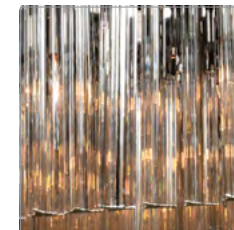

< Back

HOME ACCESSORIES / CLASSIC COLLECTION / LIGHTING

PARADISE

T-PAD-LP-0001-U

The Paradise shines through waves of pleasure like softly rolling seas, transporting Art Deco glamour into the modern day. We've redesigned our premium K-9 optical glass for greater light diffusion to set the mood for mellow moments.

DIMENSIONS :

L: 21.2" / 54 cm Weight: 29 kg
W: 21.2" / 54 cm Max. Watt.: 325 W
H: 22.2" / 56.5cm No. of Bulbs: 13

PRODUCT SHOWN IN :

3 Rings - Natural

BULB TYPE :

EU, AU, ASIA: B E14 18W / Halogen

US: B E12 25W / Incandescent