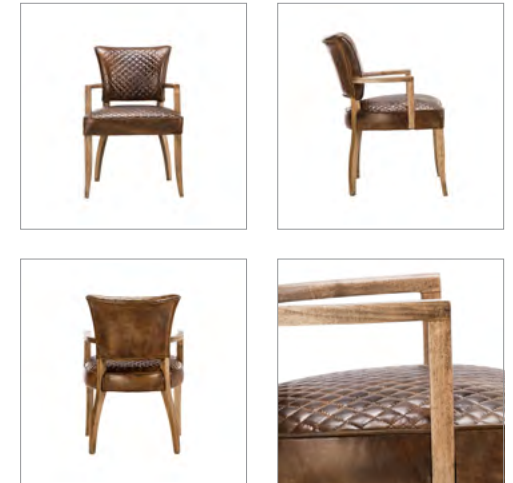

PRODUCTS / NEW 2016 / DINING CHAIRS

MIMI QUILT WITH ARM

T-MMQ-SD-0182-K

A new extension to our existing Mimi range.

The Mimi Quilt dining chair reinvents a classic 1940s French piece, richly clad in quilted hand-softened leather for a modern, textured look. With brass stud detailing and tapered wooden legs, this timeless style has a gently flared back and padded seat for added comfort, so you can chat for hours over dinner with friends.

OTHER MODELS :

Mimi with Arm

AVAILABLE IN :

LEATHER : Antique Tobacco, Whisky | Destroyed Black, Raw | Full Rebel | Heritage Black Carriage, Fudge | Old Saddle Black, Cocoa, Mocha, Nut | Safari Black, Charcoal, Nutmeg, Tobacco | Savage | Scarecrow Black, Brown | Vagabond Black, Blue, Brown, Mustard, Red | Vintage Bianco, Cigar | Warrior | Buck'dN Brok'n

FABRIC : Scuff Linen Bone, Gorse, Night | Whispy Black, Grey, Indigo, Stone, White | Woven Linen Ash, Graphite

LEGS : Black, Weathered Oak

DIMENSIONS :

OVERALL	SEAT	ARM
L: 24" / 60 cm	L: 22" / 52 cm	L:
W: 26" / 66 cm	W: 19" / 48 cm	W:
H: 35" / 90 cm	H: 20" / 51 cm	H: 26" / 67 cm