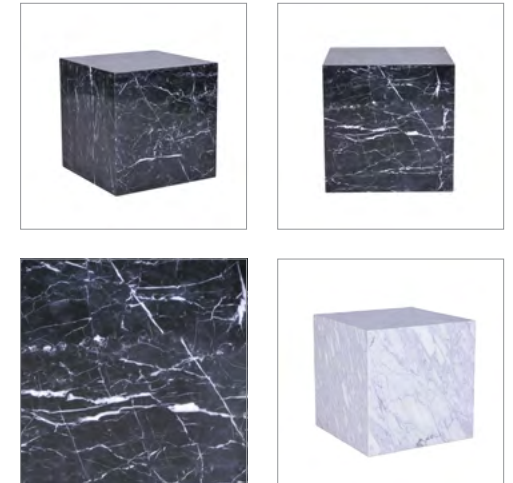

PRODUCTS / CLASSIC COLLECTION / SIDE TABLES

MARBLE CUBE

T-MAB-TS-0002-Z

Marble evokes a classic Mediterranean cool. It has been one of the classic materials of great interior styling for thousands of years; the ancient Greeks and Romans used marble for its crisp, clean cool effect. The richness of the patterns contrast with the polished smooth surface. In the new collection, marble is built on to frames that feature modern sharp lines. Careful attention to the edges gives impression of solidity and permanence which can anchor a room.

AVAILABLE IN :

MARBLE : Black Polished, Honed (18mm) | White Polished, Honed (15mm)

Special Note: The frequency and intensity of the marble veining will vary between pieces, marble is a natural material and each slab displays its own unique characteristics.

Also in Side table, Dining table - See over for more details.

DIMENSIONS :

L: 19.7" / 50 cm
W: 19.7" / 50 cm
H: 19.7" / 50 cm

PRODUCT SHOWN IN :

Marble Black Polished

PRODUCTS / CLASSIC COLLECTION / SIDE TABLES / MARBLE

FULL COLLECTION

Marble Cube

L: 19.7" / 50 cm
W: 19.7" / 50 cm
H: 19.7" / 50 cm

Marble Coffee Table

L: 59.1" / 150 cm
W: 35.4" / 90 cm
H: 16.5" / 42 cm

Marble Floating Coffee Table

L: 59.1" / 150 cm
W: 35.4" / 90 cm
H: 16.5" / 42 cm