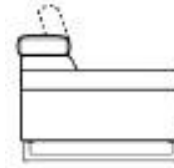

Livata – Sofa Range

Specification

- Wooden frame
- Webbed suspension
- Foam filled seat and back cushions all fixed to the frame
- Available in leather with optional contrast stitching on certain covers
- Sectional pieces have fabric sides
- Feet in glossy chromed metal finish
- Manual adjustable headrest on all models excluding Gino chair
- Regularly plump all cushions to maintain performance. Please refer to the care and commitment leaflet for further details.

Please note: Shading and slight colour variations are to be expected with the levanter fabric options.

Corner Group (Right Hand Shown)
Left (019 + 200) or Right Hand (018 + 201)
H77-92 x W292 x D231cm

Manual adjustable headrest on all models
H77-92cm

'Gino' Swivel Chair (B617-066 20TG)
H70cm x W89 x D81

Armchair (003)
H77-92 x W88 x D104cm

Loveseat (005)
H77-92 x W204 x D104cm

Sofa (009)
H77-92 x W234 x D104cm

Sofa (018/019)
Left or Right Hand
H77-92 x W188 x D104cm