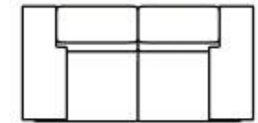

Please note: Shading and slight colour variations are to be expected with the levanter fabric options.

Corner Group (Right Hand Shown)
Left (019 + 200) or Right Hand (018 + 201)
H77-92 x W292 x D231cm

Manual adjustable headrest on all models
H77-92cm

'Gino' Swivel Chair (B617-066 20TG)
H70cm x W89 x D81

Armchair (003)
H77-92 x W88 x D104cm

Loveseat (005)
H77-92 x W204 x D104cm

Sofa (009)
H77-92 x W234 x D104cm

Sofa (018/019)
Left or Right Hand
H77-92 x W188 x D104cm