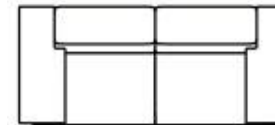

Please note: Shading and slight colour variations are to be expected with the levanter fabric options.

Corner Group (Right Hand Shown)
Left (019 + 200) or Right Hand (018 + 201)
H77-92 x W292 x D231cm

Manual adjustable headrest on all models
H77-92cm

'Gino' Swivel Chair (B617-066 20TG)
H70cm x W89 x D81

Armchair (003)
H77-92 x W88 x D104cm

Loveseat (005)
H77-92 x W204 x D104cm

Sofa (009)
H77-92 x W234 x D104cm

Sofa (018/019)
Left or Right Hand
H77-92 x W188 x D104cm