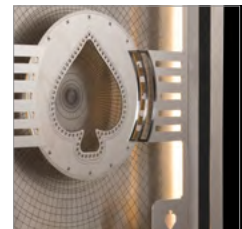

DIMENSIONS :

L: 27.6" / 70 cm

W: 5.5" / 14 cm

H: 36.2" / 92 cm

Weight: 37.8 kg

Max. Watt.: 45 W

No. of Bulbs: LED

PRODUCT SHOWN IN :

Aces of Spades - Brushed Steel

Check for release certification in specific regions.

BULB TYPE :

EU, AU, ASIA, US: LED PCBA strip / LED

Special Note: This light fixture is not dimmable.