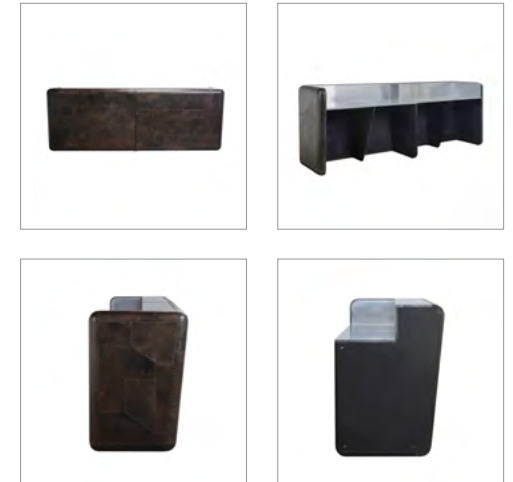

NO. OF DRAWERS : 1

See over for more details of the full collection.

< Back

PRODUCTS / CLASSIC COLLECTION / BARS CABINETS & BARS

HUDSON

T-HUD-TB-0002-C

Inspired by the clandestine speakeasies of 1920s America, Timothy Oulton's Hudson collection is designed to house everything you need for a great night in with friends. Understated design adds to its stealth, but its rich textured surface, cloaked in a dark patchwork of Fury leather panels, hints at something special within.

The Hudson small bar cabinet fits in neatly everywhere from the corner of a CEO's office to a creative studio or compact lounge. The doors open to reveal ample space for bottles and glasses, while the extra touch of a leather-clad tray allows you to serve your companions in style.

OTHER MODELS :

**Hudson
Bar 1.6m**
L: 63" / 160 cm
W: 30.3" / 77 cm
H: 43.3" / 110 cm

LINING : Black Suedette

See over for more details of the full collection.

DIMENSIONS :

L: 118" / 300 cm
W: 30.3" / 77 cm
H: 43.3" / 110 cm

PRODUCT SHOWN IN :

3M - Fury Black

PRODUCTS / CLASSIC COLLECTION / BARS CABINETS & BARS / HUDSON
FULL COLLECTION

**Hudson
Coffee Table**
L: 47.4" / 120 cm
W: 31.7" / 80 cm
H: 18.1" / 46 cm

**Hudson
Desk**
L: 68.8" / 175 cm
W: 39.3" / 100 cm
H: 30.7" / 78 cm