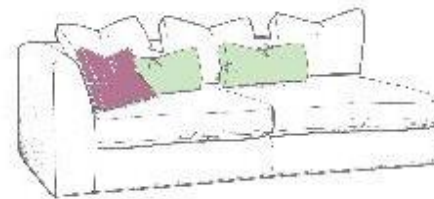

## Specification

- Made in the UK
- Seasonal hardwood frame carefully selected from traceable and sustainable sources
- Screwed, glued and stapled joints
- Full Zig-zag sprung seat suspension
- Superloop sprung back covered with foam
- Swivel Cuddler and Chair have hand tensioned elastic webbing covered with foam backs
- High quality carded fibre seat cushions, foam upgrade available at an additional cost
- Feather filled bordered back cushions with self-piped edges
- Scatter and bolster cushions are filled with 100% white duck feathers in zipped cases
- Unseen feet
- Seat height 46cm, seat depth 76cm (+/- 3cm dependent on how back cushions are positioned)
- Regularly plump all cushions to maintain performance. Please refer to the care and commitment leaflet for further details.

*Fabrics used on the Harrington range may display signs of shading and pile pressure from new.*

**Large RHF Chaise Sofa**  
(Available as LHF)  
H88 x W309 x D172cm

**Small RHF Chaise Sofa**  
H88 x W279 x D172cm

**LHF Combi Unit**  
(Available as RHF)  
H88 x W309 x D198cm

**Large Sofa**  
H88 x W234 x D111cm

**Chair**  
H83 x W98 x D98cm

**1 Arm Large Sofa**  
H88 x W198 x D111cm

**1 Arm Small Sofa**  
H88 x W168 x D111cm