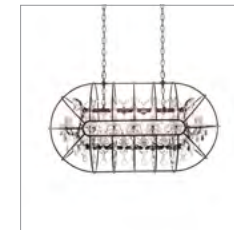

## GYRO CRYSTAL RECTANGLE PENDANT

T-GYO-LP-0001-U

The Gyro Crystal range is inspired by nineteenth century experimental physicist Leon Foucault's gyroscope. A framework of aged metal spheres is fixed around a traditional Georgian style chandelier, colliding industrial accents with romance and glamour. The rectangular form looks spectacular above dining tables or in hallways.

### DIMENSIONS :

L: 46.5" / 118 cm

Weight: 27.1 kg

W: 24.6" / 63 cm

Max. Watt.: 450 W

H: 26.8" / 68 cm

No. of Bulbs: 18