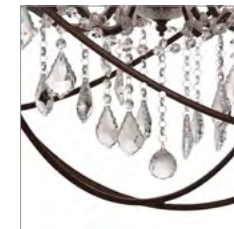

HOME ACCESSORIES / CLASSIC COLLECTION / LIGHTING

GYRO CRYSTAL

T-GYO-LC-0007-U

The Gyro Crystal lighting collection is inspired by nineteenth century experimental physicist Leon Foucault's Gyroscope: a device used for measuring orientation. The gyroscope has been reinterpreted into a framework of aged metal spheres fixed around a crystal chandelier nucleus, boldly contrasting the masculine industrial look of the scientific instrument with the more feminine romantic look of the precision cut crystal. These sculptural forms have been redesigned into functional lighting fixtures including floor lamps, sconces, table lamps, and chandeliers, and are featured in two authentic finishes; Antique Rust and Natural raw metal.

AVAILABLE IN :

FRAME : Antique Rust | Natural

BULB TYPE :

EU, AU, ASIA: CA E14 18W / Halogen

US: CA E12 25W / Incandescent

Gyro Crystal also available in Chandelier, Floor lamp, Table lamp and Sconce - See over for other sizes.