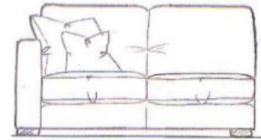

Regularly plump all cushions to maintain performance. Please refer to the care and commitment leaflet for further details.

Chaise (3 seater or 2 seater with 1 arm and chaise)
Left or Right Hand
 Large H82 x W316 x D168cm
 Small H82 x W269 x D168cm

Large Sofa
 H83 x W225 x D107cm

3 Seater with 1 arm
Left or Right Hand
 H82 x W211 x D108cm

1 Seater with 1 arm
Left or Right Hand
 H82 x W112 x D108cm

Corner Box
 H82 x W108 x D108cm

Medium Sofa
 H83 x W200 x D107cm

Snuggler Chair
 H83 x W130 x D107cm

Standard Chair
 H83 x W96 x D97cm

Designer Stool
 H27 x W99 x D62cm

2 Seater with 1 arm
Left or Right Hand
 H82 x W166 x D108cm

Chaise
Left or Right Hand
 H82 x W103 x D168cm