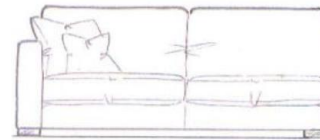

Fontella – Sofa Range

Specification

- Hardwood frame, glued, screwed and stapled.
- Tension woven elastic webbed back suspension and zig-zag sprung seat covered with foam. Designer chair has superloop sprung back.
- Fibre filled seat cushions and fibre back cushions. Designer chair has fixed foam seat and back.
- Feather filled scatter cushions
- Chrome feet, optional wooden feet in light or dark finish also available.

Regularly plump all cushions to maintain performance. Please refer to the care and commitment leaflet for further details.

Chaise (3 seater or 2 seater with 1 arm and chaise)
Left or Right Hand
 Large H82 x W316 x D168cm
 Small H82 x W269 x D168cm

Large Sofa
 H83 x W225 x D107cm

3 Seater with 1 arm
Left or Right Hand
 H82 x W211 x D108cm

1 Seater with 1 arm
Left or Right Hand
 H82 x W112 x D108cm

Corner Box
 H82 x W108 x D108cm

Medium Sofa
 H83 x W200 x D107cm