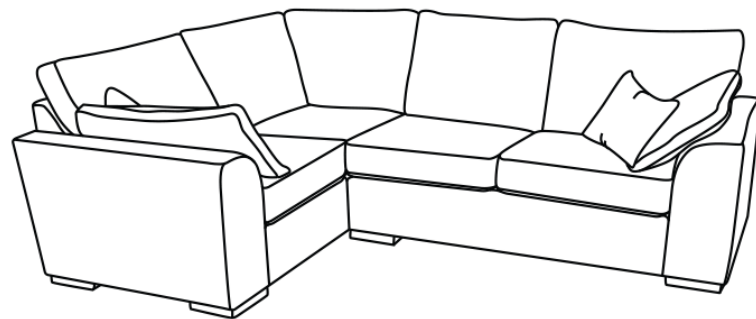

# Findlay – Sofa Range

## Specification

- Handcrafted in the UK
- Hardwood frame from managed sources, glued, screwed and stapled
- High tensile zig-zag sprung seat suspension and high resilient foam over a tensioned woven elastic webbed back.
- High quality foam core seat cushions with a thick fibre wrap
- High quality blown fibre back cushions
- Available in fabric or leather
- Sofas and loveseat include 2x duck feather filled scatter cushions
- Feet in light or medium finish
- Regularly plump all cushions to maintain performance. Please refer to the care and commitment leaflet for further details.

**Corner LHF**  
**Left or Right hand**  
H97 x W275 x D199cm

**Grand Sofa (OPTIONAL SPLIT)**  
H97 x W247 x D97cm

**Extra Large Sofa**  
H97 x W223 x D97cm

**Large Sofa**  
H97 x W203 x D97cm

**Medium Sofa**  
H97 x W183 x D97cm

**Loveseat**  
H97 x W139 x D97cm

**Chair**  
H97 x W104 x D97cm

**Large Footstool**  
H45 x W94 x D65cm

**Storage Footstool**  
H48 x W68 x D58cm