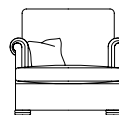

Chair
100H x 111W x 101D cms