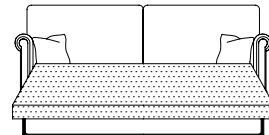

3 Seater Sofa Bed
100H x 228W x 98D cms
Mattress size 155W x 183L cms