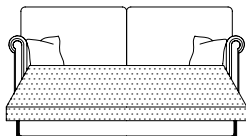

Sofa Bed
100H x 209W x 98D cms
Mattress size 135W x 183L cms