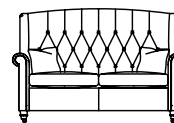

SUNDAY

DURESTA

GENT'S LARGE SOFA
3 Cushion Option
98H x 215W x 102D cm

GENT'S LARGE SOFA
2 Cushion Option
98H x 215W x 102D cm

GENT'S SMALL SOFA
2 Cushion Option
98H x 155W x 102D cm

GENT'S SMALL SOFA
1 Cushion Option
98H x 155W x 102D cm

GENT'S CHAIR
98H x 94W x 102D cm

LADIES' LARGE SOFA
3 Cushion Option
98H x 210W x 92D cm

LADIES' LARGE SOFA
2 Cushion Option
98H x 210W x 92D cm

LADIES' SMALL SOFA
2 Cushion Option
98H x 150W x 92D cm

LADIES' SMALL SOFA
1 Cushion Option
98H x 150W x 92D cm

LADIES' CHAIR
98H x 89W x 92D cm

STANDARD SPECIFICATIONS

- Available in leather or soft cover
- Hardwood frame, coil sprung seat with sprung edge and serpentine sprung back, with a deep buttoned fixed back
- Seat filling - Fibre
- Scatter filling - Duck feather
- Wood finish - Macassar
- Castors - Brass
- Scatters - Sofas: 2 small