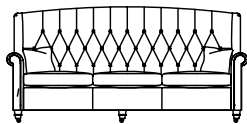

SUNDAY

DURESTA

GENT'S LARGE SOFA
3 Cushion Option
98H x 215W x 102D cm

GENT'S LARGE SOFA
2 Cushion Option
98H x 215W x 102D cm

GENT'S SMALL SOFA
2 Cushion Option
98H x 155W x 102D cm

GENT'S SMALL SOFA
1 Cushion Option
98H x 155W x 102D cm

GENT'S CHAIR
98H x 94W x 102D cm

LADIES' LARGE SOFA
3 Cushion Option
98H x 210W x 92D cm

LADIES' LARGE SOFA
2 Cushion Option
98H x 210W x 92D cm

LADIES' SMALL SOFA
2 Cushion Option
98H x 150W x 92D cm

LADIES' SMALL SOFA
1 Cushion Option
98H x 150W x 92D cm

LADIES' CHAIR
98H x 89W x 92D cm

STANDARD SPECIFICATIONS

- Available in leather or soft cover
- Hardwood frame, coil sprung seat with sprung edge and serpentine sprung back, with a deep buttoned fixed back
- Seat filling - Fibre
- Scatter filling - Duck feather
- Wood finish - Macassar
- Castors - Brass
- Scatters - Sofas: 2 small