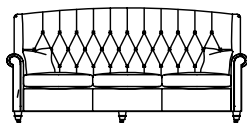

SUNDAY

DURESTA

GENT'S LARGE SOFA
3 Cushion Option
98H x 215W x 102D cm

GENT'S LARGE SOFA
2 Cushion Option
98H x 215W x 102D cm

GENT'S SMALL SOFA
2 Cushion Option
98H x 155W x 102D cm

GENT'S SMALL SOFA
1 Cushion Option
98H x 155W x 102D cm

GENT'S CHAIR
98H x 94W x 102D cm

LADIES' LARGE SOFA
3 Cushion Option
98H x 210W x 92D cm

LADIES' LARGE SOFA
2 Cushion Option
98H x 210W x 92D cm

LADIES' SMALL SOFA
2 Cushion Option
98H x 150W x 92D cm

LADIES' SMALL SOFA
1 Cushion Option
98H x 150W x 92D cm

LADIES' CHAIR
98H x 89W x 92D cm

STANDARD SPECIFICATIONS

- Available in leather or soft cover
- Hardwood frame, coil sprung seat with sprung edge and serpentine sprung back, with a deep buttoned fixed back
- Seat filling - Fibre
- Scatter filling - Duck feather
- Wood finish - Macassar
- Castors - Brass
- Scatters - Sofas: 2 small