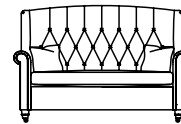

SUNDAY

DURESTA

GENT'S LARGE SOFA
3 Cushion Option
98H x 215W x 102D cm

GENT'S LARGE SOFA
2 Cushion Option
98H x 215W x 102D cm

GENT'S SMALL SOFA
2 Cushion Option
98H x 155W x 102D cm

GENT'S SMALL SOFA
1 Cushion Option
98H x 155W x 102D cm

GENT'S CHAIR
98H x 94W x 102D cm

LADIES' LARGE SOFA
3 Cushion Option
98H x 210W x 92D cm

LADIES' LARGE SOFA
2 Cushion Option
98H x 210W x 92D cm

LADIES' SMALL SOFA
2 Cushion Option
98H x 150W x 92D cm

LADIES' SMALL SOFA
1 Cushion Option
98H x 150W x 92D cm

LADIES' CHAIR
98H x 89W x 92D cm

STANDARD SPECIFICATIONS

- Available in leather or soft cover
- Hardwood frame, coil sprung seat with sprung edge and serpentine sprung back, with a deep buttoned fixed back
- Seat filling - Fibre
- Scatter filling - Duck feather
- Wood finish - Macassar
- Castors - Brass
- Scatters - Sofas: 2 small