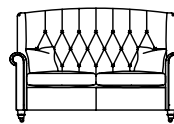

SUNDAY

DURESTA

GENT'S LARGE SOFA
3 Cushion Option
98H x 215W x 102D cm

GENT'S LARGE SOFA
2 Cushion Option
98H x 215W x 102D cm

GENT'S SMALL SOFA
2 Cushion Option
98H x 155W x 102D cm

GENT'S SMALL SOFA
1 Cushion Option
98H x 155W x 102D cm

GENT'S CHAIR
98H x 94W x 102D cm

LADIES' LARGE SOFA
3 Cushion Option
98H x 210W x 92D cm

LADIES' LARGE SOFA
2 Cushion Option
98H x 210W x 92D cm

LADIES' SMALL SOFA
2 Cushion Option
98H x 150W x 92D cm

LADIES' SMALL SOFA
1 Cushion Option
98H x 150W x 92D cm

LADIES' CHAIR
98H x 89W x 92D cm

STANDARD SPECIFICATIONS

- Available in leather or soft cover
- Hardwood frame, coil sprung seat with sprung edge and serpentine sprung back, with a deep buttoned fixed back
- Seat filling - Fibre
- Scatter filling - Duck feather
- Wood finish - Macassar
- Castors - Brass
- Scatters - Sofas: 2 small