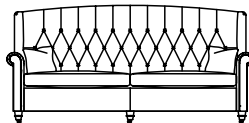

SUNDAY

DURESTA

GENT'S LARGE SOFA
3 Cushion Option
98H x 215W x 102D cm

GENT'S LARGE SOFA
2 Cushion Option
98H x 215W x 102D cm

GENT'S SMALL SOFA
2 Cushion Option
98H x 155W x 102D cm

GENT'S SMALL SOFA
1 Cushion Option
98H x 155W x 102D cm

GENT'S CHAIR
98H x 94W x 102D cm

LADIES' LARGE SOFA
3 Cushion Option
98H x 210W x 92D cm

LADIES' LARGE SOFA
2 Cushion Option
98H x 210W x 92D cm

LADIES' SMALL SOFA
2 Cushion Option
98H x 150W x 92D cm

LADIES' SMALL SOFA
1 Cushion Option
98H x 150W x 92D cm

LADIES' CHAIR
98H x 89W x 92D cm

STANDARD SPECIFICATIONS

- Available in leather or soft cover
- Hardwood frame, coil sprung seat with sprung edge and serpentine sprung back, with a deep buttoned fixed back
- Seat filling - Fibre
- Scatter filling - Duck feather
- Wood finish - Macassar
- Castors - Brass
- Scatters - Sofas: 2 small