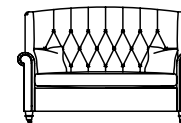

SUNDAY

DURESTA

GENT'S LARGE SOFA
3 Cushion Option
98H x 215W x 102D cm

GENT'S LARGE SOFA
2 Cushion Option
98H x 215W x 102D cm

GENT'S SMALL SOFA
2 Cushion Option
98H x 155W x 102D cm

GENT'S SMALL SOFA
1 Cushion Option
98H x 155W x 102D cm

GENT'S CHAIR
98H x 94W x 102D cm

LADIES' LARGE SOFA
3 Cushion Option
98H x 210W x 92D cm

LADIES' LARGE SOFA
2 Cushion Option
98H x 210W x 92D cm

LADIES' SMALL SOFA
2 Cushion Option
98H x 150W x 92D cm

LADIES' SMALL SOFA
1 Cushion Option
98H x 150W x 92D cm

LADIES' CHAIR
98H x 89W x 92D cm

STANDARD SPECIFICATIONS

- Available in leather or soft cover
- Hardwood frame, coil sprung seat with sprung edge and serpentine sprung back, with a deep buttoned fixed back
- Seat filling - Fibre
- Scatter filling - Duck feather
- Wood finish - Macassar
- Castors - Brass
- Scatters - Sofas: 2 small