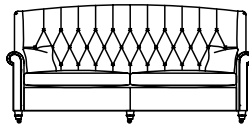

SUNDAY

DURESTA

GENT'S LARGE SOFA
3 Cushion Option
98H x 215W x 102D cm

GENT'S LARGE SOFA
2 Cushion Option
98H x 215W x 102D cm

GENT'S SMALL SOFA
2 Cushion Option
98H x 155W x 102D cm

GENT'S SMALL SOFA
1 Cushion Option
98H x 155W x 102D cm

GENT'S CHAIR
98H x 94W x 102D cm

LADIES' LARGE SOFA
3 Cushion Option
98H x 210W x 92D cm

LADIES' LARGE SOFA
2 Cushion Option
98H x 210W x 92D cm

LADIES' SMALL SOFA
2 Cushion Option
98H x 150W x 92D cm

LADIES' SMALL SOFA
1 Cushion Option
98H x 150W x 92D cm

LADIES' CHAIR
98H x 89W x 92D cm

STANDARD SPECIFICATIONS

- Available in leather or soft cover
- Hardwood frame, coil sprung seat with sprung edge and serpentine sprung back, with a deep buttoned fixed back
- Seat filling - Fibre
- Scatter filling - Duck feather
- Wood finish - Macassar
- Castors - Brass
- Scatters - Sofas: 2 small