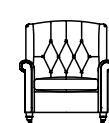

SUNDAY

DURESTA

GENT'S LARGE SOFA
3 Cushion Option
98H x 215W x 102D cm

GENT'S LARGE SOFA
2 Cushion Option
98H x 215W x 102D cm

GENT'S SMALL SOFA
2 Cushion Option
98H x 155W x 102D cm

GENT'S SMALL SOFA
1 Cushion Option
98H x 155W x 102D cm

GENT'S CHAIR
98H x 94W x 102D cm

LADIES' LARGE SOFA
3 Cushion Option
98H x 210W x 92D cm

LADIES' LARGE SOFA
2 Cushion Option
98H x 210W x 92D cm

LADIES' SMALL SOFA
2 Cushion Option
98H x 150W x 92D cm

LADIES' SMALL SOFA
1 Cushion Option
98H x 150W x 92D cm

LADIES' CHAIR
98H x 89W x 92D cm

STANDARD SPECIFICATIONS

- Available in leather or soft cover
- Hardwood frame, coil sprung seat with sprung edge and serpentine sprung back, with a deep buttoned fixed back
- Seat filling - Fibre
- Scatter filling - Duck feather
- Wood finish - Macassar
- Castors - Brass
- Scatters - Sofas: 2 small