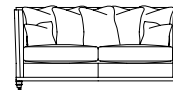

COLLINGWOOD 2.5 SEATER
Scatter Back
93H x 181W x 109D cm