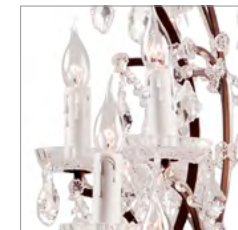

HOME ACCESSORIES / CLASSIC COLLECTION / LIGHTING

CRYSTAL

T-CRY-LC-0008-U

The Crystal lighting collection is inspired by the elaborate designs of late Georgian era chandeliers. This handcrafted range features many hallmarks of Georgian design including large crystal baluster centrepieces, precision cut glass crystals, candle lights and corresponding bobèche dishes originally used to collect candlewax. These elaborate and romantic features are starkly contrasted with the rustic aged metal patina of our proprietary Antique Rust finish to create its uniquely authentic and Timothy Oulton look. Also available in Grey crystal with a Natural metal finish.

DIMENSIONS :

L: 40.2" / 102 cm Weight: 21.6 Kg
W: 40.2" / 102 cm Max. Watt.: 625 W
H: 52" / 133 cm No. of Bulbs: 25

PRODUCT SHOWN IN :

Large - Antique Rust and Clear Crystals

Check for release certification in specific regions.

AVAILABLE IN :

FINISHES : Antique Rust and Clear Crystals | Natural and Clear Crystals | Natural and Grey Crystals

BULB TYPE :

EU, AU, ASIA: CA E14 18W / Halogen

US: CA E12 25W / Incandescent

Crystal also available in Chandelier, Floor lamp and Table lamp - See over for more details.

HOME ACCESSORIES / CLASSIC COLLECTION / LIGHTING / CRYSTAL
FULL COLLECTION

Crystal Large Chandelier (102cm)

L: 40.2" / 102 cm
W: 40.2" / 102 cm
H: 52" / 133 cm

Weight: 21.6 kg
Max. Watt.: 625 W
No. of Bulbs: 25