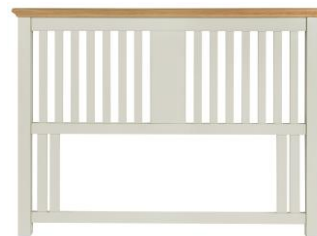

## Specification

- Oiled American oak solids and veneers
- Soft grey painted finish available with walnut (8008) or pale oak tops (8007 AS SHOWN)
- Brushed steel handles
- Blum soft-closing drawers
- Blanket box has false drawer front
- Double wardrobe comprises hanging rail and one bottom drawer
- Triple wardrobe comprises interior in 2 sections, double section comprises of hanging rail, single section comprises of 1 fixed top shelf and 3 adjustable shelves with three bottom drawers
- Stool has pebble grey coloured fabric seat pad

**Triple Wardrobe (8007-83)**  
H195 x W137 x D58cm

**1 Drawer Nightstand (8007-71)**  
H61 x W46 x D42cm

**3 Drawer Nightstand (8007-73)**  
H67 x W46 x D42cm

**Blanket Box (8007-93)**  
H50 x W121 x D48cm

**Walnut (8008)**

**Pale Oak (8007)**

**2+2 Drawer Chest (8007-74)**  
H90 x W99 x D48cm

**3+4 Drawer Chest (8007-92)**  
H90 x W138 x D48cm

**5 Drawer Tall Chest (8007-75)**  
H126 x W57 x D48cm

**Bedframe**

Single H111 x W104 x D204cm (8007-42B) (Oak top only)  
(Mattress Size: 90 x 190cm)  
Double H111 x W151 x D205cm (8007-43B)  
(Mattress Size: 135 x 190cm)  
King H111 x W164 x D214cm (8007-44B)  
(Mattress Size: 150 x 200cm)