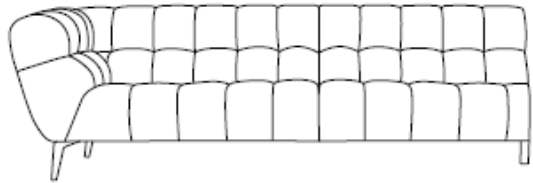

Azalea– Sofa Range

Specification

- Solid hardwood and engineered wood frame
- Elastic webbing suspension and fixed foam cushioning
- Modular collection
- Tapered iron legs with a black finish, removable for delivery

The luxurious velvets and sumptuous chenille's used on this range may be susceptible to shading and pile pressure from new.

Corner Sofa (Available as LHF or RHF)
H76 x W286 x D220m

Chaise Right Hand Facing (Available as Left Hand Facing)
H76 x W220 x D95cm

Corner
H76 x W111 x D111cm

3 Seater Sofa
H76 x W237 x D95cm

3 Seater Left arm (Available as Right arm)
H76 x W191 x D95cm

2 Seater Left arm (Available as Right arm)
H76 x W147 x D95cm

2 Seater Sofa
H76 x W202 x D95cm

1.5 Seater Sofa
H76 x W180 x D95cm

1.5 Seater Armless Unit
H76 x W101 x D95cm

1.5 Seater Armless Unit
H76 x W95 x D95cm

1 Seater Armless Unit
H76 x W69 x D95cm

Leather Chair
H76 x W114 x D95cm

Chair
H76 x W114 x D95cm