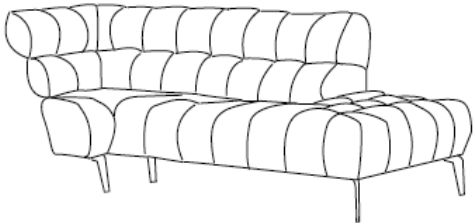

Azalea– Sofa Range

Specification

- Solid hardwood and engineered wood frame
- Elastic webbing suspension and fixed foam cushioning
- Modular collection
- Tapered iron legs with a black finish, removable for delivery

The luxurious velvets and sumptuous chenille's used on this range may be susceptible to shading and pile pressure from new.

Corner Sofa (Available as LHF or RHF)
H76 x W286 x D220m

Chaise Right Hand Facing (Available as Left Hand Facing)
H76 x W220 x D95cm

Corner
H76 x W111 x D111cm

3 Seater Sofa
H76 x W237 x D95cm

3 Seater Left arm (Available as Right arm)
H76 x W191 x D95cm

2 Seater Left arm (Available as Right arm)
H76 x W147 x D95cm

2 Seater Sofa
H76 x W202 x D95cm

1.5 Seater Sofa
H76 x W180 x D95cm

1.5 Seater Armless Unit
H76 x W101 x D95cm

1.5 Seater Armless Unit
H76 x W95 x D95cm

1 Seater Armless Unit
H76 x W69 x D95cm

Leather Chair
H76 x W114 x D95cm

Chair
H76 x W114 x D95cm