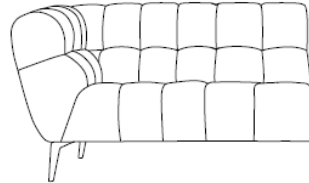

The luxurious velvets and sumptuous chenille's used on this range may be susceptible to shading and pile pressure from new.

Corner Sofa (Available as LHF or RHF)
H76 x W286 x D220m

Chaise Right Hand Facing (Available as Left Hand Facing)
H76 x W220 x D95cm

Corner
H76 x W111 x D111cm

3 Seater Sofa
H76 x W237 x D95cm

3 Seater Left arm (Available as Right arm)
H76 x W191 x D95cm

2 Seater Left arm (Available as Right arm)
H76 x W147 x D95cm

2 Seater Sofa
H76 x W202 x D95cm

1.5 Seater Sofa
H76 x W180 x D95cm

1.5 Seater Armless Unit
H76 x W101 x D95cm

1.5 Seater Armless Unit
H76 x W95 x D95cm

1 Seater Armless Unit
H76 x W69 x D95cm

Leather Chair
H76 x W114 x D95cm

Chair
H76 x W114 x D95cm