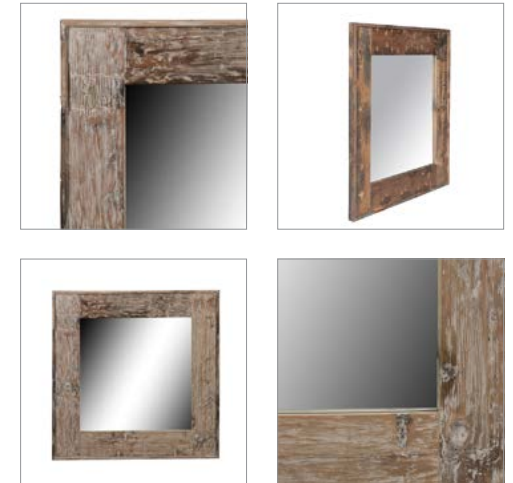

HOME ACCESSORIES / CLASSIC COLLECTION / MIRRORS

# AXEL MIRROR

T-AXE-MW-0005-Z

The Axel mirror crosses old world and industrial with its combination of reclaimed boat wood from decommissioned Chinese junks and hand-treated metal detailing. The reclaimed boat wood is painstakingly reclaimed, with 400 nails removed from the timber to make just one Axel mirror. Each piece is different, as the finish accentuates uniquely weathered colourations and textures resulting from decades of exposure to the high seas and elements.

**OTHER MODELS :**

Axel Tall Mirror	Axel Mirror 100x80cm	Axel Mirror 80x60cm	Axel Mirror 240x96cm
L: 53" / 135 cm	L: 39.4" / 100 cm	L: 31.5" / 80 cm	L: 94.5" / 240 cm
W: 2" / 5 cm	W: 2" / 5 cm	W: 2" / 5 cm	W: 2" / 5 cm
H: 96.5" / 245 cm	H: 31.5" / 80cm	H: 23.6" / 60 cm	H: 37.8" / 96 cm

See over for more details of the full collection.

**DIMENSIONS :**

SQUARE  
 L: 53" / 135 cm  
 W: 2" / 5 cm  
 H: 53" / 135 cm

**PRODUCT SHOWN IN :**

Square, White Washed

HOME ACCESSORIES / CLASSIC COLLECTION / MIRRORS / AXEL  
FULL COLLECTION