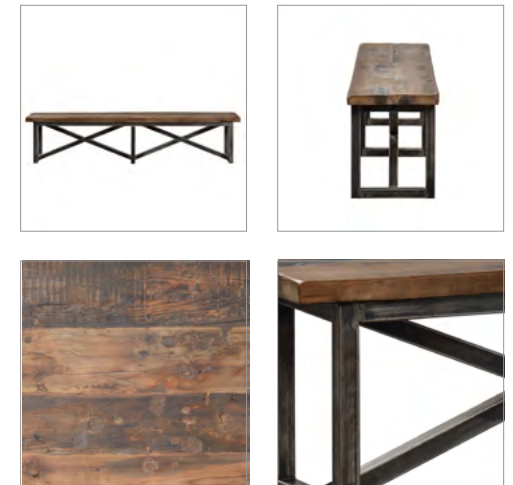

## AXEL

T-AXE-SO-0002-Z

The Axel range combines old world and industrial with its combination of reclaimed wood from decommissioned Chinese fishing junks and hand-treated metal detailing. After decades of exposure to the high seas and elements, the reclaimed boat wood from the hulls, decking, and beams of the Chinese boats reflects uniquely weathered coloration's and textures, making each piece unique.

OTHER MODELS :

Side table, Dining table & Round Dining table

AVAILABLE IN :

GENUINE RECLAIMED VINTAGE BOAT WOOD (GRVBW) : Natural

**DIMENSIONS :**

L: 84" / 213 cm

W: 15.7" / 40 cm

H: 17.7" / 45 cm