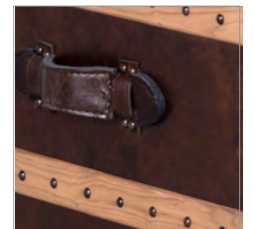

LINING : Green Canvas

NO. OF DRAWERS : 3

AVAILABLE IN :

LEATHER : Antique Tobacco, Whisky | Destroyed Black, Raw | Full Rebel | Heritage Black Carriage, Fudge | Old Saddle Black, Cocoa, Mocha, Nut | Savage | Vintage Bianco, Cigar | Moo Black & White, Brown & White

METAL : Aero | Black, Shiny Steel | Oxidised Brass | Spitfire - Only available in Large Coffee Table, Large Side Table & Medium Chest

Special Notes: The back exterior is upholstered in canvas on the Sideboard and Small, Medium and Large Chests.

See over for more details of the full collection.

DIMENSIONS :

L: 23.6" / 60 cm

W: 23.6" / 60 cm

H: 23.6" / 60 cm

PRODUCT SHOWN IN :

Large Side Table - Vintage Cigar

> FINISHES STANDARDS