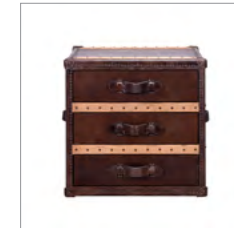

LINING : Green Canvas

NO. OF DRAWERS : 3

AVAILABLE IN :

LEATHER : Antique Tobacco, Whisky | Destroyed Black, Raw | Full Rebel | Heritage Black Carriage, Fudge | Old Saddle Black, Cocoa, Mocha, Nut | Savage | Vintage Bianco, Cigar | Moo Black & White, Brown & White

METAL : Aero | Black, Shiny Steel | Oxidised Brass | Spitfire - Only available in Large Coffee Table, Large Side Table & Medium Chest

Special Notes: The back exterior is upholstered in canvas on the Sideboard and Small, Medium and Large Chests.

See over for more details of the full collection.

DIMENSIONS :

L: 23.6" / 60 cm

W: 23.6" / 60 cm

H: 23.6" / 60 cm

PRODUCT SHOWN IN :

Large Side Table - Vintage Cigar

> FINISHES STANDARDS