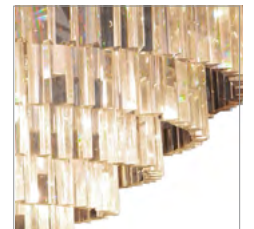

HOME ACCESSORIES / CLASSIC COLLECTION / LIGHTING

ODEON

T-ODE-LC-0003-U

The Odeon lighting collection is a modern day interpretation of Venetian glass prism chandeliers from the 1960s. These glamorous handcrafted mid-century modern lights are inspired by one of the greatest Roman architectural feats: the infamous elliptical Coliseum Amphitheatre. The fixtures have superior light dispersion capabilities due to the generous quantity of crystals drops – the large pendant has over 380 drops, and the high grade of the optical-quality glass drops. These opulent crystals are daringly contrasted with natural unfinished iron, pitting the raw masculinity of the finish which bears the marks of the welder's torch against the dazzling femininity of the crystal. These beautiful pieces have been interpreted into many different functional lighting fixtures including floor lamps, table lamps, pendants and flushmounts.