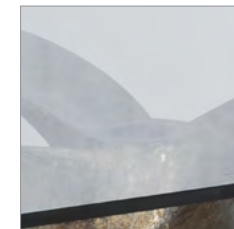

PRODUCTS / CLASSIC COLLECTION / COFFEE TABLES

JUNK ART

T-JUK-TF-0001-Z

The distinctive Junk Art Propeller coffee table is handcrafted from the propellers of decommissioned Chinese fishing junks, topped with a simple pane of glass. The reclaimed propeller, which once roared into life over the seas, lends its history and authenticity to these one of a kind pieces.

OTHER MODELS :

Junk Art Round Coffee Table

Dia: 63" / 160 cm
H: 16.9" / 43 cm

Special Note: A 3-leaf propeller is used in the round table and a 4-leaf propeller is used in the square table. Style may vary slightly from piece to piece, due to the different dimensions and shape of each propeller.

DIMENSIONS :

L: 63" / 160 cm
W: 63" / 160 cm
H: 16.1" / 41 cm

PRODUCT SHOWN IN :

Vintage Steel Propeller & Square Glass Top