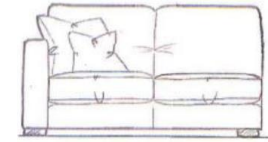

Fontella – Sofa Range

Specification

- Hardwood frame, glued, screwed and stapled
- Tension woven elastic webbed back suspension and zig-zag sprung seat covered with foam. Designer chair has superloop sprung back
- Foam filled seat cushions and fibre filled back cushions. Designer chair has fixed foam seat and back.
- Feather filled scatter cushions
- A wide selection of fabric choices are available
- Choice of light or dark wood finish, or chrome finish

Regularly plump all cushions to maintain performance. Please refer to the care and commitment leaflet for further details.

3 Seater with 1 arm
Left or Right Hand
W211 x D108 x H82cm

2 Seater with 1 arm
Left or Right Hand
W166 x D108 x H82cm

1 Seater with 1 arm
Left or Right Hand
W112 x D108 x H82cm

Chaise
Left or Right Hand
W103 x D168 x H82cm

Corner Box
W108 x D108 x H82cm

Armless Unit
W97 x D108 x H82cm

Chaise (3 seater or 2 seater with 1 arm and chaise)
Left or Right Hand
Large W316 x D168 x H82cm
Small W269 x D168 x H82cm

Storage Stool
W65 x D51 x H42cm

All dimensions are approximate