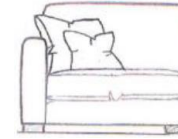

Fontella – Sofa Range

Specification

- Hardwood frame, glued, screwed and stapled
- Tension woven elastic webbed back suspension and zig-zag sprung seat covered with foam. Designer chair has superloop sprung back
- Foam filled seat cushions and fibre filled back cushions. Designer chair has fixed foam seat and back.
- Feather filled scatter cushions
- A wide selection of fabric choices are available
- Choice of light or dark wood finish, or chrome finish

Regularly plump all cushions to maintain performance. Please refer to the care and commitment leaflet for further details.

3 Seater with 1 arm
Left or Right Hand
W211 x D108 x H82cm

2 Seater with 1 arm
Left or Right Hand
W166 x D108 x H82cm

1 Seater with 1 arm
Left or Right Hand
W112 x D108 x H82cm

Chaise
Left or Right Hand
W103 x D168 x H82cm

Corner Box
W108 x D108 x H82cm

Armless Unit
W97 x D108 x H82cm

Chaise (3 seater or 2 seater with 1 arm and chaise)
Left or Right Hand
Large W316 x D168 x H82cm
Small W269 x D168 x H82cm

Medium Sofa
W200 x D107 x H83cm

Small Sofa
W185 x D107 x H83cm

Snuggle Chair
W130 x D107 x H83cm

Designer Chair
W75 x D89 x H82cm

Large Sofa
W225 x D107 x H83cm

Standard Chair
W96 x D97 x H83cm

Designer Stool
W99 x D62 x H27cm