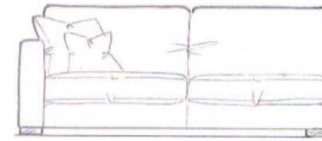

Fontella – Sofa Range

Specification

- Hardwood frame, glued, screwed and stapled
- Tension woven elastic webbed back suspension and zig-zag sprung seat covered with foam. Designer chair has superloop sprung back
- Foam filled seat cushions and fibre filled back cushions. Designer chair has fixed foam seat and back.
- Feather filled scatter cushions
- A wide selection of fabric choices are available
- Choice of light or dark wood finish, or chrome finish

Regularly plump all cushions to maintain performance. Please refer to the care and commitment leaflet for further details.

3 Seater with 1 arm
Left or Right Hand
W211 x D108 x H82cm

2 Seater with 1 arm
Left or Right Hand
W166 x D108 x H82cm

1 Seater with 1 arm
Left or Right Hand
W112 x D108 x H82cm

Chaise
Left or Right Hand
W103 x D168 x H82cm

Corner Box
W108 x D108 x H82cm

Armless Unit
W97 x D108 x H82cm

Chaise (3 seater or 2 seater with 1 arm and chaise)
Left or Right Hand
Large W316 x D168 x H82cm
Small W269 x D168 x H82cm