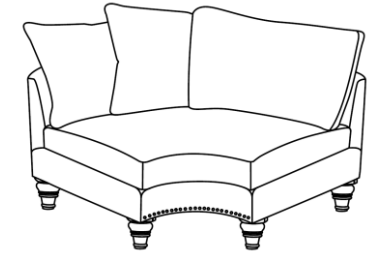

Craven – Sofa Range

Specification

- Hardwood frame from managed sources, glued, screwed and stapled
- High tensile zig-zag sprung suspension
- High quality blown fibre seat or foam seat cushions
- 100% dequilled duck feather scatter back cushions in a thick cambric case
- Available as standard and scatter back, images show scatter back
- Available studded as shown on sofas or non-studded as standard as shown on Calluna chair
- Solid hardwood feet in a light, medium or limed finish
- Grand sofa is split for ease of delivery
- Calluna chair is available with or without casters
- Calluna features a foam core seat with fibre wrap
- Regularly plump all cushions to maintain performance. Please refer to the care and commitment leaflet for further details.

Large Sofa
(includes 4x pillow back cushions, 2x small scatters)
H101 x W223 x D101cm

Medium Sofa
(includes 4x pillow back cushions, 2x small scatters)
H101 x W203 x D101cm

Loveseat
(includes 3x pillow back cushions)
H101 x W170 x D101cm

**LHF 2 Seater 1 Arm
(RHF Available)**
H101 x W207 x D104cm

Grand Split Sofa
(includes 5x pillow back cushions, 2x small scatters)
H101 x W265 x D101cm

**LHF 1 Seater 1 Arm
(RHF Available)**
H101 x W123 x D104cm

Curved Corner
H101 x W145 x D145cm

**Extra Large Sofa
(Also Available Split)**
(includes 5x pillow back cushions, 2x small scatters)
H101 x W243 x D101cm

Calluna Fabric Chair
H102 x W84 x D87cm

Calluna Leather Chair
H102 x W84 x D87cm