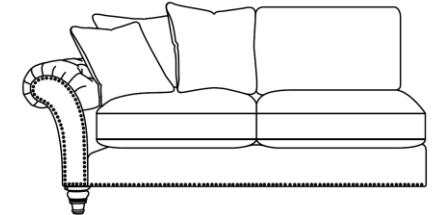

Craven – Sofa Range

Specification

- Hardwood frame from managed sources, glued, screwed and stapled
- High tensile zig-zag sprung suspension
- High quality blown fibre seat or foam seat cushions
- 100% dequilled duck feather scatter back cushions in a thick cambric case
- Available as standard and scatter back, images show scatter back
- Available studded as shown on sofas or non-studded as standard as shown on Calluna chair
- Solid hardwood feet in a light, medium or limed finish
- Grand sofa is split for ease of delivery
- Calluna chair is available with or without casters
- Calluna features a foam core seat with fibre wrap
- Regularly plump all cushions to maintain performance. Please refer to the care and commitment leaflet for further details.

Large Sofa
(includes 4x pillow back cushions, 2x small scatters)
H101 x W223 x D101cm

Medium Sofa
(includes 4x pillow back cushions, 2x small scatters)
H101 x W203 x D101cm

Loveseat
(includes 3x pillow back cushions)
H101 x W170 x D101cm

**LHF 2 Seater 1 Arm
(RHF Available)**
H101 x W207 x D104cm

Grand Split Sofa
(includes 5x pillow back cushions, 2x small scatters)
H101 x W265 x D101cm

**LHF 1 Seater 1 Arm
(RHF Available)**
H101 x W123 x D104cm

Curved Corner
H101 x W145 x D145cm

**Extra Large Sofa
(Also Available Split)**
(includes 5x pillow back cushions, 2x small scatters)
H101 x W243 x D101cm

Calluna Fabric Chair
H102 x W84 x D87cm

Calluna Leather Chair
H102 x W84 x D87cm