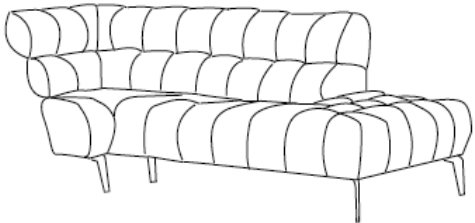

Azalea– Sofa Range

Specification

- Solid hardwood and engineered wood frame
- Elastic webbing suspension and fixed foam cushioning
- Modular collection
- Tapered iron legs with a black finish, removable for delivery

The luxurious velvets and sumptuous chenille's used on this range may be susceptible to shading and pile pressure from new.

Corner Sofa (Available as LHF or RHF)
H76 x W286 x D220m

Chaise Right Hand Facing (Available as Left Hand Facing)
H76 x W220 x D95cm

Corner
H76 x W111 x D111cm

3 Seater Sofa
H76 x W237 x D95cm

3 Seater Left arm (Available as Right arm)
H76 x W191 x D95cm

2 Seater Left arm (Available as Right arm)
H76 x W147 x D95cm

2 Seater Sofa
H76 x W202 x D95cm

1.5 Seater Sofa
H76 x W180 x D95cm

1.5 Seater Armless Sofa
H76 x W101 x D95cm

1.5 Seater Armless Unit
H76 x W95 x D95cm

1 Seater Armless Unit
H76 x W69 x D95cm

Leather Chair
H76 x W114 x D95cm

Chair
H76 x W114 x D95cm