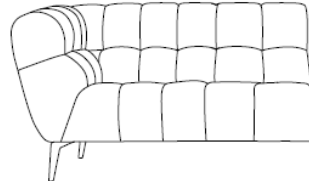

The luxurious velvets and sumptuous chenille's used on this range may be susceptible to shading and pile pressure from new.

Corner Sofa (Available as LHF or RHF)
H76 x W286 x D220m

Chaise Right Hand Facing (Available as Left Hand Facing)
H76 x W220 x D95cm

Corner
H76 x W111 x D111cm

3 Seater Sofa
H76 x W237 x D95cm

3 Seater Left arm (Available as Right arm)
H76 x W191 x D95cm

2 Seater Left arm (Available as Right arm)
H76 x W147 x D95cm

2 Seater Sofa
H76 x W202 x D95cm

1.5 Seater Sofa
H76 x W180 x D95cm

1.5 Seater Armless Sofa
H76 x W101 x D95cm

1.5 Seater Armless Unit
H76 x W95 x D95cm

1 Seater Armless Unit
H76 x W69 x D95cm

Leather Chair
H76 x W114 x D95cm

Chair
H76 x W114 x D95cm