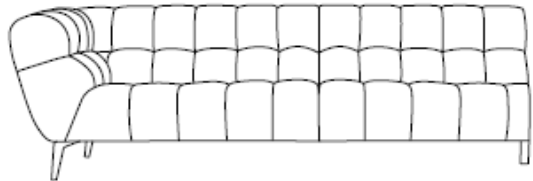

Azalea– Sofa Range

Specification

- Solid hardwood and engineered wood frame
- Elastic webbing suspension and fixed foam cushioning
- Modular collection
- Tapered iron legs with a black finish, removable for delivery

The luxurious velvets and sumptuous chenille's used on this range may be susceptible to shading and pile pressure from new.

Corner Sofa (Available as LHF or RHF)
H76 x W286 x D220m

Chaise Right Hand Facing (Available as Left Hand Facing)
H76 x W220 x D95cm

Corner
H76 x W111 x D111cm

3 Seater Sofa
H76 x W237 x D95cm

3 Seater Left arm (Available as Right arm)
H76 x W191 x D95cm

2 Seater Left arm (Available as Right arm)
H76 x W147 x D95cm

2 Seater Sofa
H76 x W202 x D95cm

1.5 Seater Sofa
H76 x W180 x D95cm

1.5 Seater Armless Sofa
H76 x W101 x D95cm

1.5 Seater Armless Unit
H76 x W95 x D95cm

1 Seater Armless Unit
H76 x W69 x D95cm

Leather Chair
H76 x W114 x D95cm

Chair
H76 x W114 x D95cm