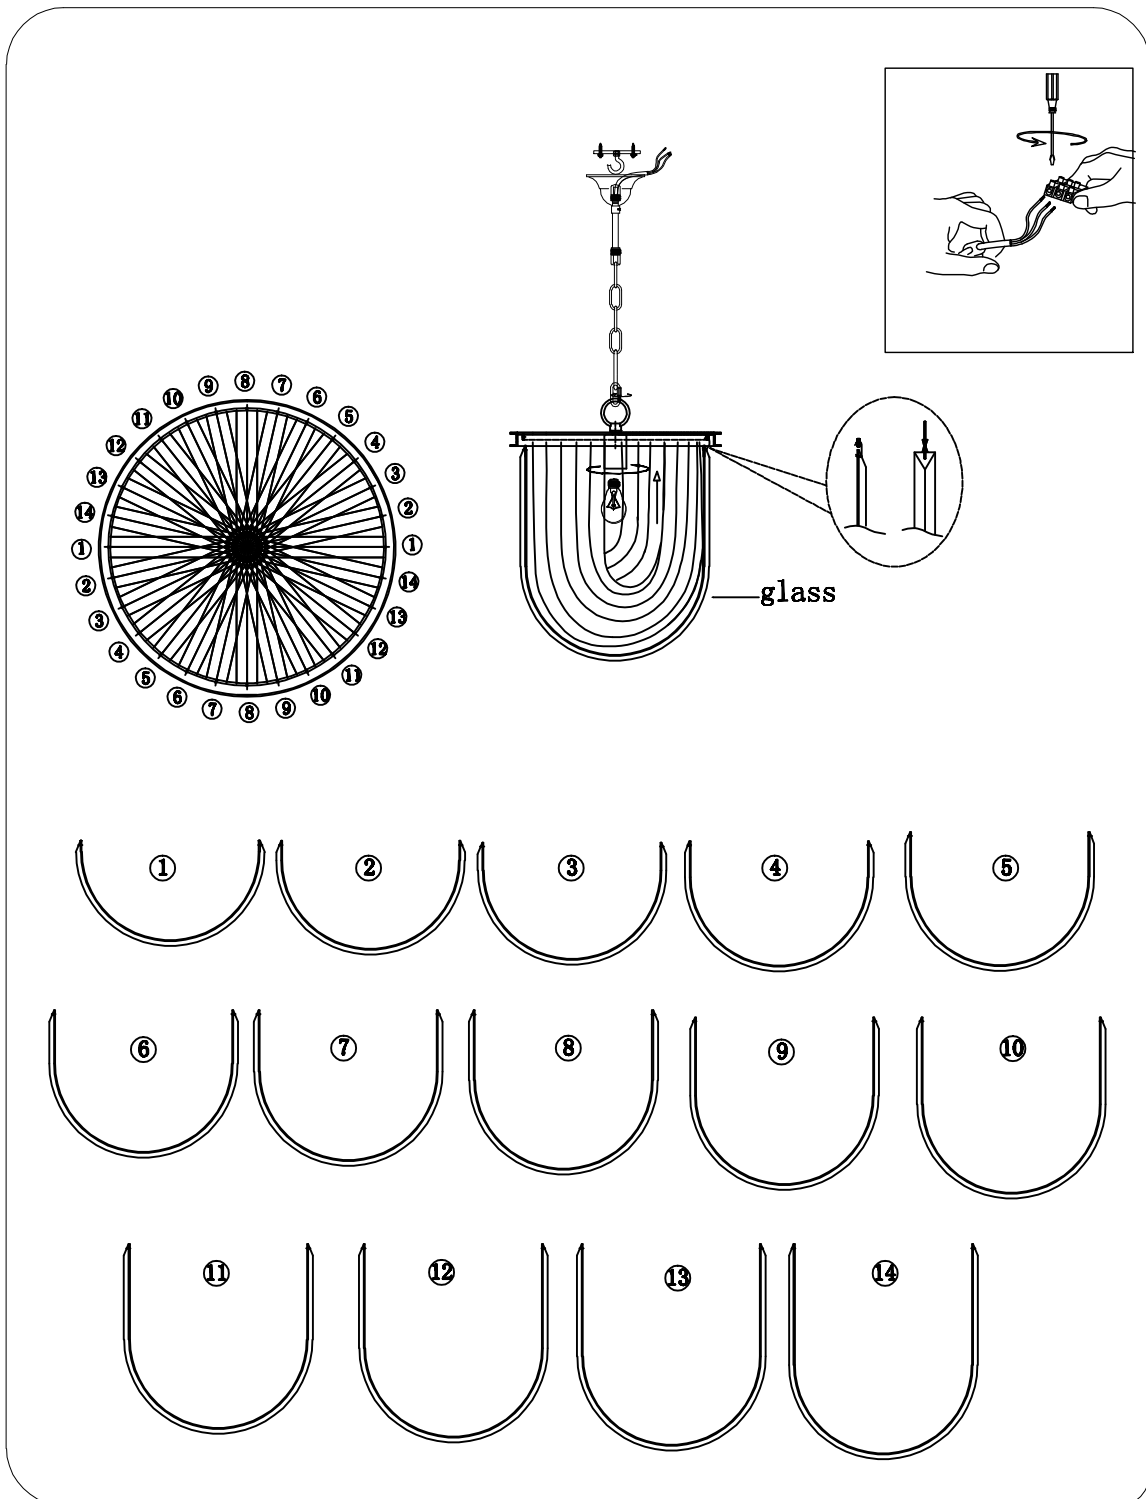

# INSTRUCTIONS

(Lamp Code: NEX050)

**INDOOR USE ONLY**

**Voltage: 220 ~ 240V 50Hz**

**Use Bulb: E27 Max: 40 Watt**

**No screws or plugs are provided**